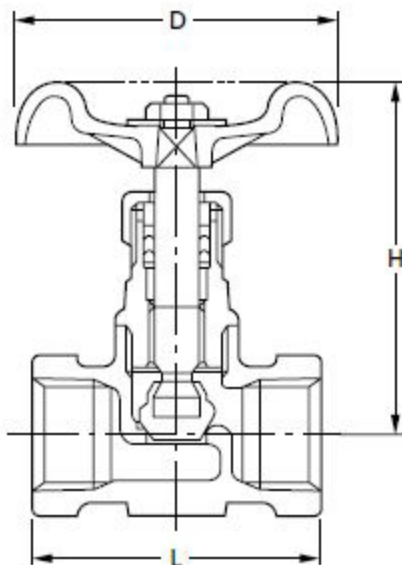

## GLOBE VALVE

Pressure-Temperature Rating: 1.0MPa: 180°C  
200psi. W.O.G.: 350°F S.P.

UCL

Parts	UCL
Body	SCS13A
Bonnet	SCS13A
Stem	SUS304
Disc	SUS304
Gland	SUS304
Gland packing	Refer to Page 10
Packing nut	SCS13A
Handwheel	ZDC (1/4~ 1) / ADC (1 1/4~2)
Name plate	A1050P

Face-to-Face Dimensions: KITZ Std.  
End Thread Dimensions: JIS B0203  
Wall Thickness: KITZ Std.

Nominal Size	1/4	3/8	1/2	3/4	1	1 1/4	1 1/2	2	Unit:mm
	8	10	15	20	25	32	40	50	
L	44	48	52	60	72	80	90	100	
H	68	68	68	93	100	122	138	153	
D	55	55	55	60	70	80	90	100	